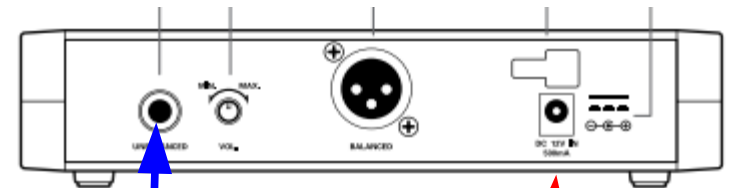

Handheld Mic

Use Switch Ring Cable

Laptop Spk Out

AT Pro501 Wireless mic receiver

### PATACS Arlington Audio Meeting Setup

Xfrmr power in

Xfrmr power in

Xfrmr power in

- 1- 6' M/M 3.5mmTRS audio cable
- 2 - 12' F/M XLR mic cable (use switch cable, 'red ring')
- 3 - 20' M/M 3.5mm TRS audio cable
- 4 - 6' M/M 1/4" TS audio cable
- 5 - 6' Dual M/M banana plugs speaker cable